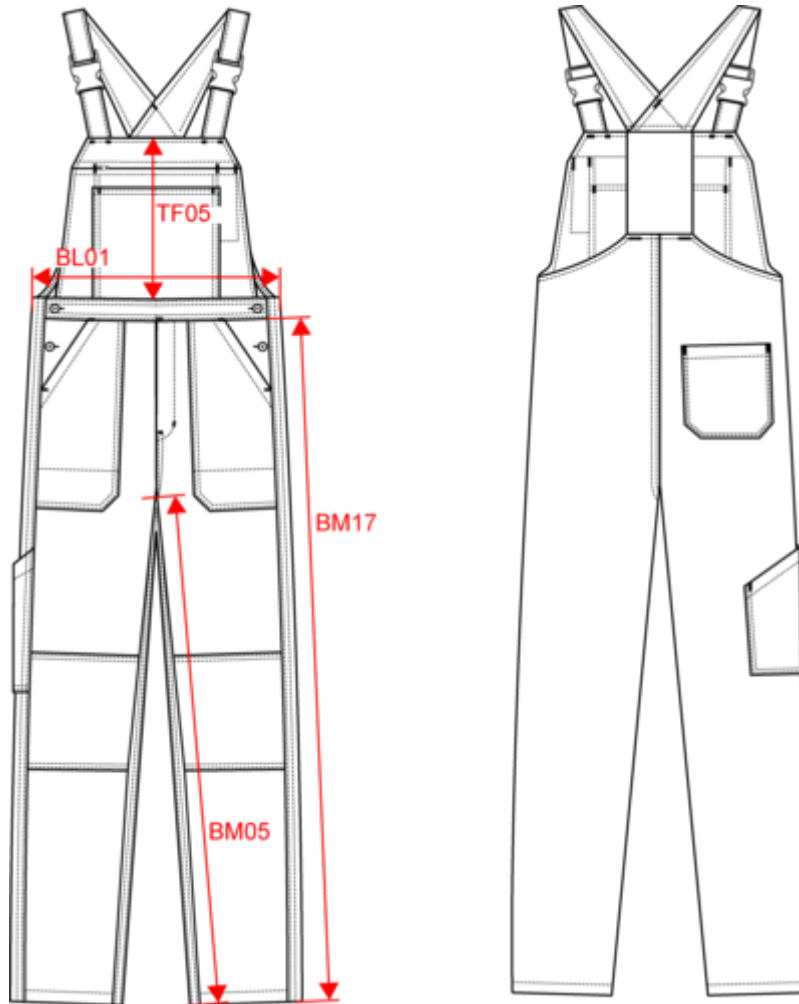

WK829

Unisex work overall

- A functional and versatile piece, washable at 60°, perfect for professional use.
- Optimal durability and comfort thanks to the twill fabric.
- Thick, hard-wearing fabric.

65% polyester/35% cotton. Twill fabric. Washable at 60°C. 2 front patch pockets + 1 large zipped front pocket with 1 pen pocket. 2 patch back pockets. Adjustable straps with plastic buckles. Large elastic band at back for greater freedom of movement. Zip fastening. Side opening with 2 button plackets. 1 name label inside. Reinforced stitching + knee backing. Hanging loop.

Dimensions (cm)

| Measurements in cm | XS | S | M | L | XL | XXL | 3XL |
|--|--------|--------|--------|--------|--------|--------|--------|
| TF05 - Front middle height | 27.00 | 27.00 | 28.00 | 28.00 | 28.00 | 29.00 | 29.00 |
| BL01 - 1/2 waist width (buttoned up and front band over back band) | 38.00 | 41.00 | 44.00 | 47.00 | 50.00 | 53.00 | 56.00 |
| BM05 - Inseam length | 84.00 | 84.00 | 84.00 | 84.00 | 84.00 | 84.00 | 84.00 |
| BM17 - Side length (waistband excluded) | 109.75 | 110.50 | 111.25 | 112.00 | 112.75 | 113.50 | 114.25 |

RVB : 236,236,252
Pantone C : White
Pantone TCX : 11-0601TCX

Logistic

1

20

| Sizes | Width (cm) | Height (cm) | Length (cm) | Net weight (kg) | Gross weight (kg) | Pieces/Box | Pieces/Bundle |
|-------|------------|-------------|-------------|-----------------|-------------------|------------|---------------|
| XS | 0.00 | 0.00 | 0.00 | 0.00000 | 0.00000 | 20 | 0 |
| S | 0.00 | 0.00 | 0.00 | 0.00000 | 0.00000 | 20 | 0 |
| M | 0.00 | 0.00 | 0.00 | 0.00000 | 0.00000 | 20 | 0 |
| L | 0.00 | 0.00 | 0.00 | 0.00000 | 0.00000 | 20 | 0 |
| XL | 0.00 | 0.00 | 0.00 | 0.00000 | 0.00000 | 20 | 0 |
| XXL | 0.00 | 0.00 | 0.00 | 0.00000 | 0.00000 | 20 | 0 |
| 3XL | 0.00 | 0.00 | 0.00 | 0.00000 | 0.00000 | 20 | 0 |